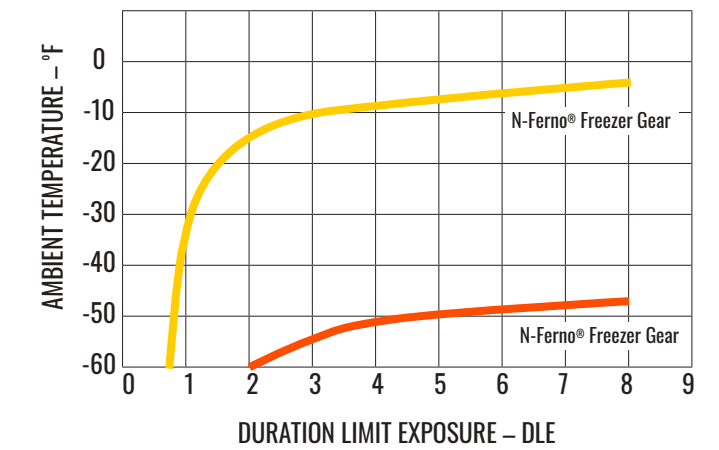

-10°F for 3 hours

3

TIME DURATION

Thermal performance decreases over time

ACTIVITY LEVEL: MODERATE WORK ACTIVITY LEVEL: LIGHT WORK

BETTER LIVING THROUGH LAYERING

No single magic garment can adapt like a proper layering system.