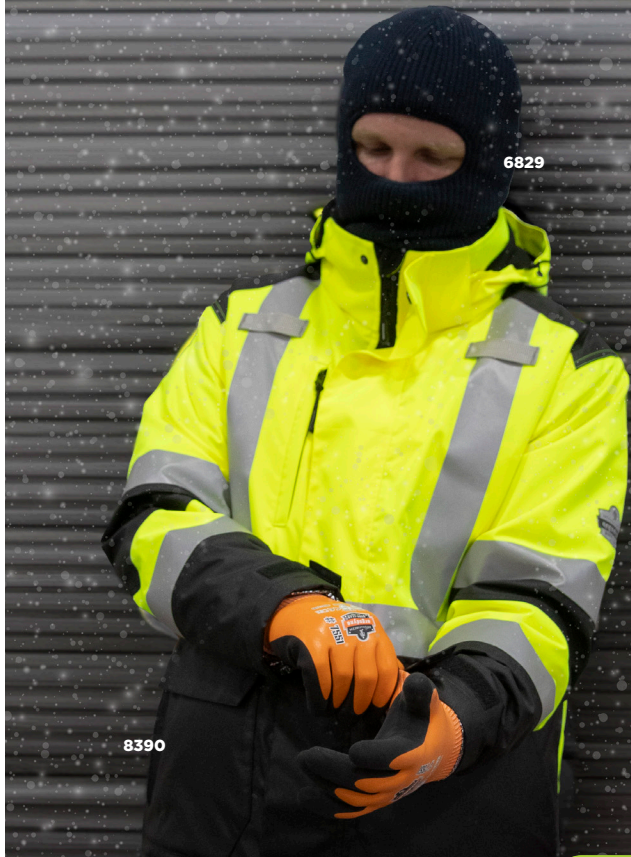

6829

8390

COLD STRESS & COLD-RELATED ILLNESSES

It's more important than ever to be able to identify common cold stress injuries, treatments and how to prevent them in the first place.